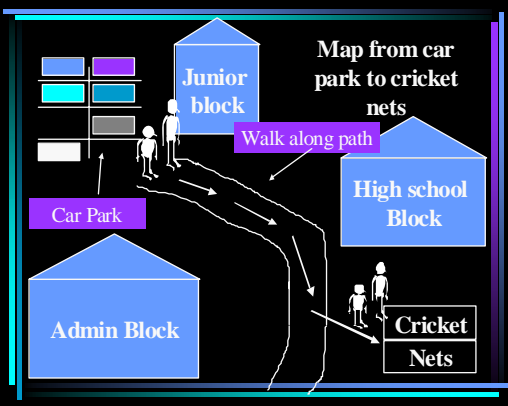

Different uses of software

GET SMART

GET A LAPTOP!!

Microsoft Powerpoint

Teachers

Subject	English	Science	Maths	History	Geography	Art	Music	Physical Education
Teacher	Ms Naidu	Johnston	Naiker	Moodley	Hayhurst			

Our teachers are...

- Friend
- Helpful
- Passionate
- Thorough

Microsoft Word
Sports Newsletter

The Seaforth College Sport has really improved during this term

Athletics Season

The school did really great in the Kicsa event this year, we came **third** overall and three of our pupils broke records.

- Jennifer Dutoit doing the 100m
- Lesley Govender doing the 200m
- Rick Solomon doing the 400m

Soccer Season

Date	5/22/08	5/29/08	6/6/08							
Subject	Test 1	Test 2	Test 3	Percentage	Percentage	Percentage	Average	plan	No. of tests	
English	28	41	33	47%	82%	70%	Go to friends	3		
Afrikaans	44	23	31	73%	46%	66%	Study at home	3		
Sum				120%	128%	160%				

Microsoft Excel

FOR TEACHERS AND LEARNERS