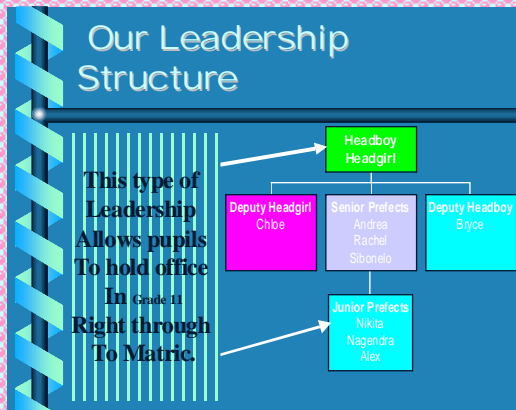

COME FIND US!

Advantages of a laptop and software

10% Discount for fees during this month!!!

Cycle	Out of	His mark	%	Sport or Extra class
Test 1	50	36	=C3/\$B\$3	=IF(D3<50%,"Extra class","Sport")
Test 2	60	52	=C4/B4	=IF(D4<50%,"Extra class","Sport")
Test 3	100	74	=C5/B5	=IF(D5<50%,"Extra class","Sport")
Test 4	75	66	=C6/B6	=IF(D6<50%,"Extra class","Sport")
Total	=SUM(B3:B6)	=SUM(C3:C6)	=C7/B7	

All you need to know about SC

Seaforth College started operating in 2002, it belongs to the Independent schools association. It is situated in a convenient area in **BALLITO**, next to a Hospital and Medical Centre. The school starts from Grade 000 right through to Matric, you can find out more about it on www.seaforthcollege.org.za.