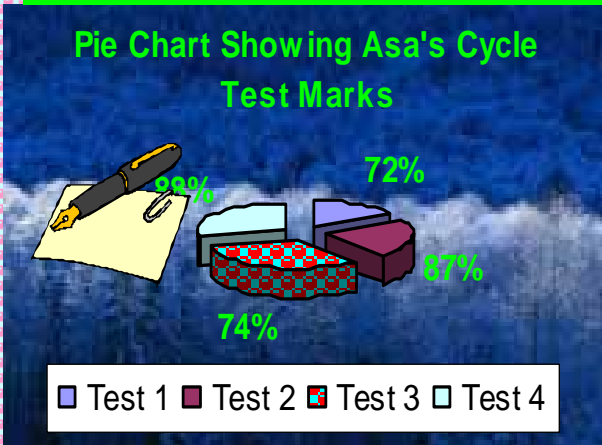

COME FIND US!

Advantages of a laptop and software

10% Discount for fees during this month!!!

Cycle	Out of	His mark	%	Sport or Extra class
Test 1	50	36	=C3/\$B\$3	=IF(D3<50%,"Extra class","Sport")
Test 2	60	52	=C4/B4	=IF(D4<50%,"Extra class","Sport")
Test 3	100	74	=C5/B5	=IF(D5<50%,"Extra class","Sport")
Test 4	75	66	=C6/B6	=IF(D6<50%,"Extra class","Sport")
Total	=SUM(B3:B6)	=SUM(C3:C6)	=C7/B7	